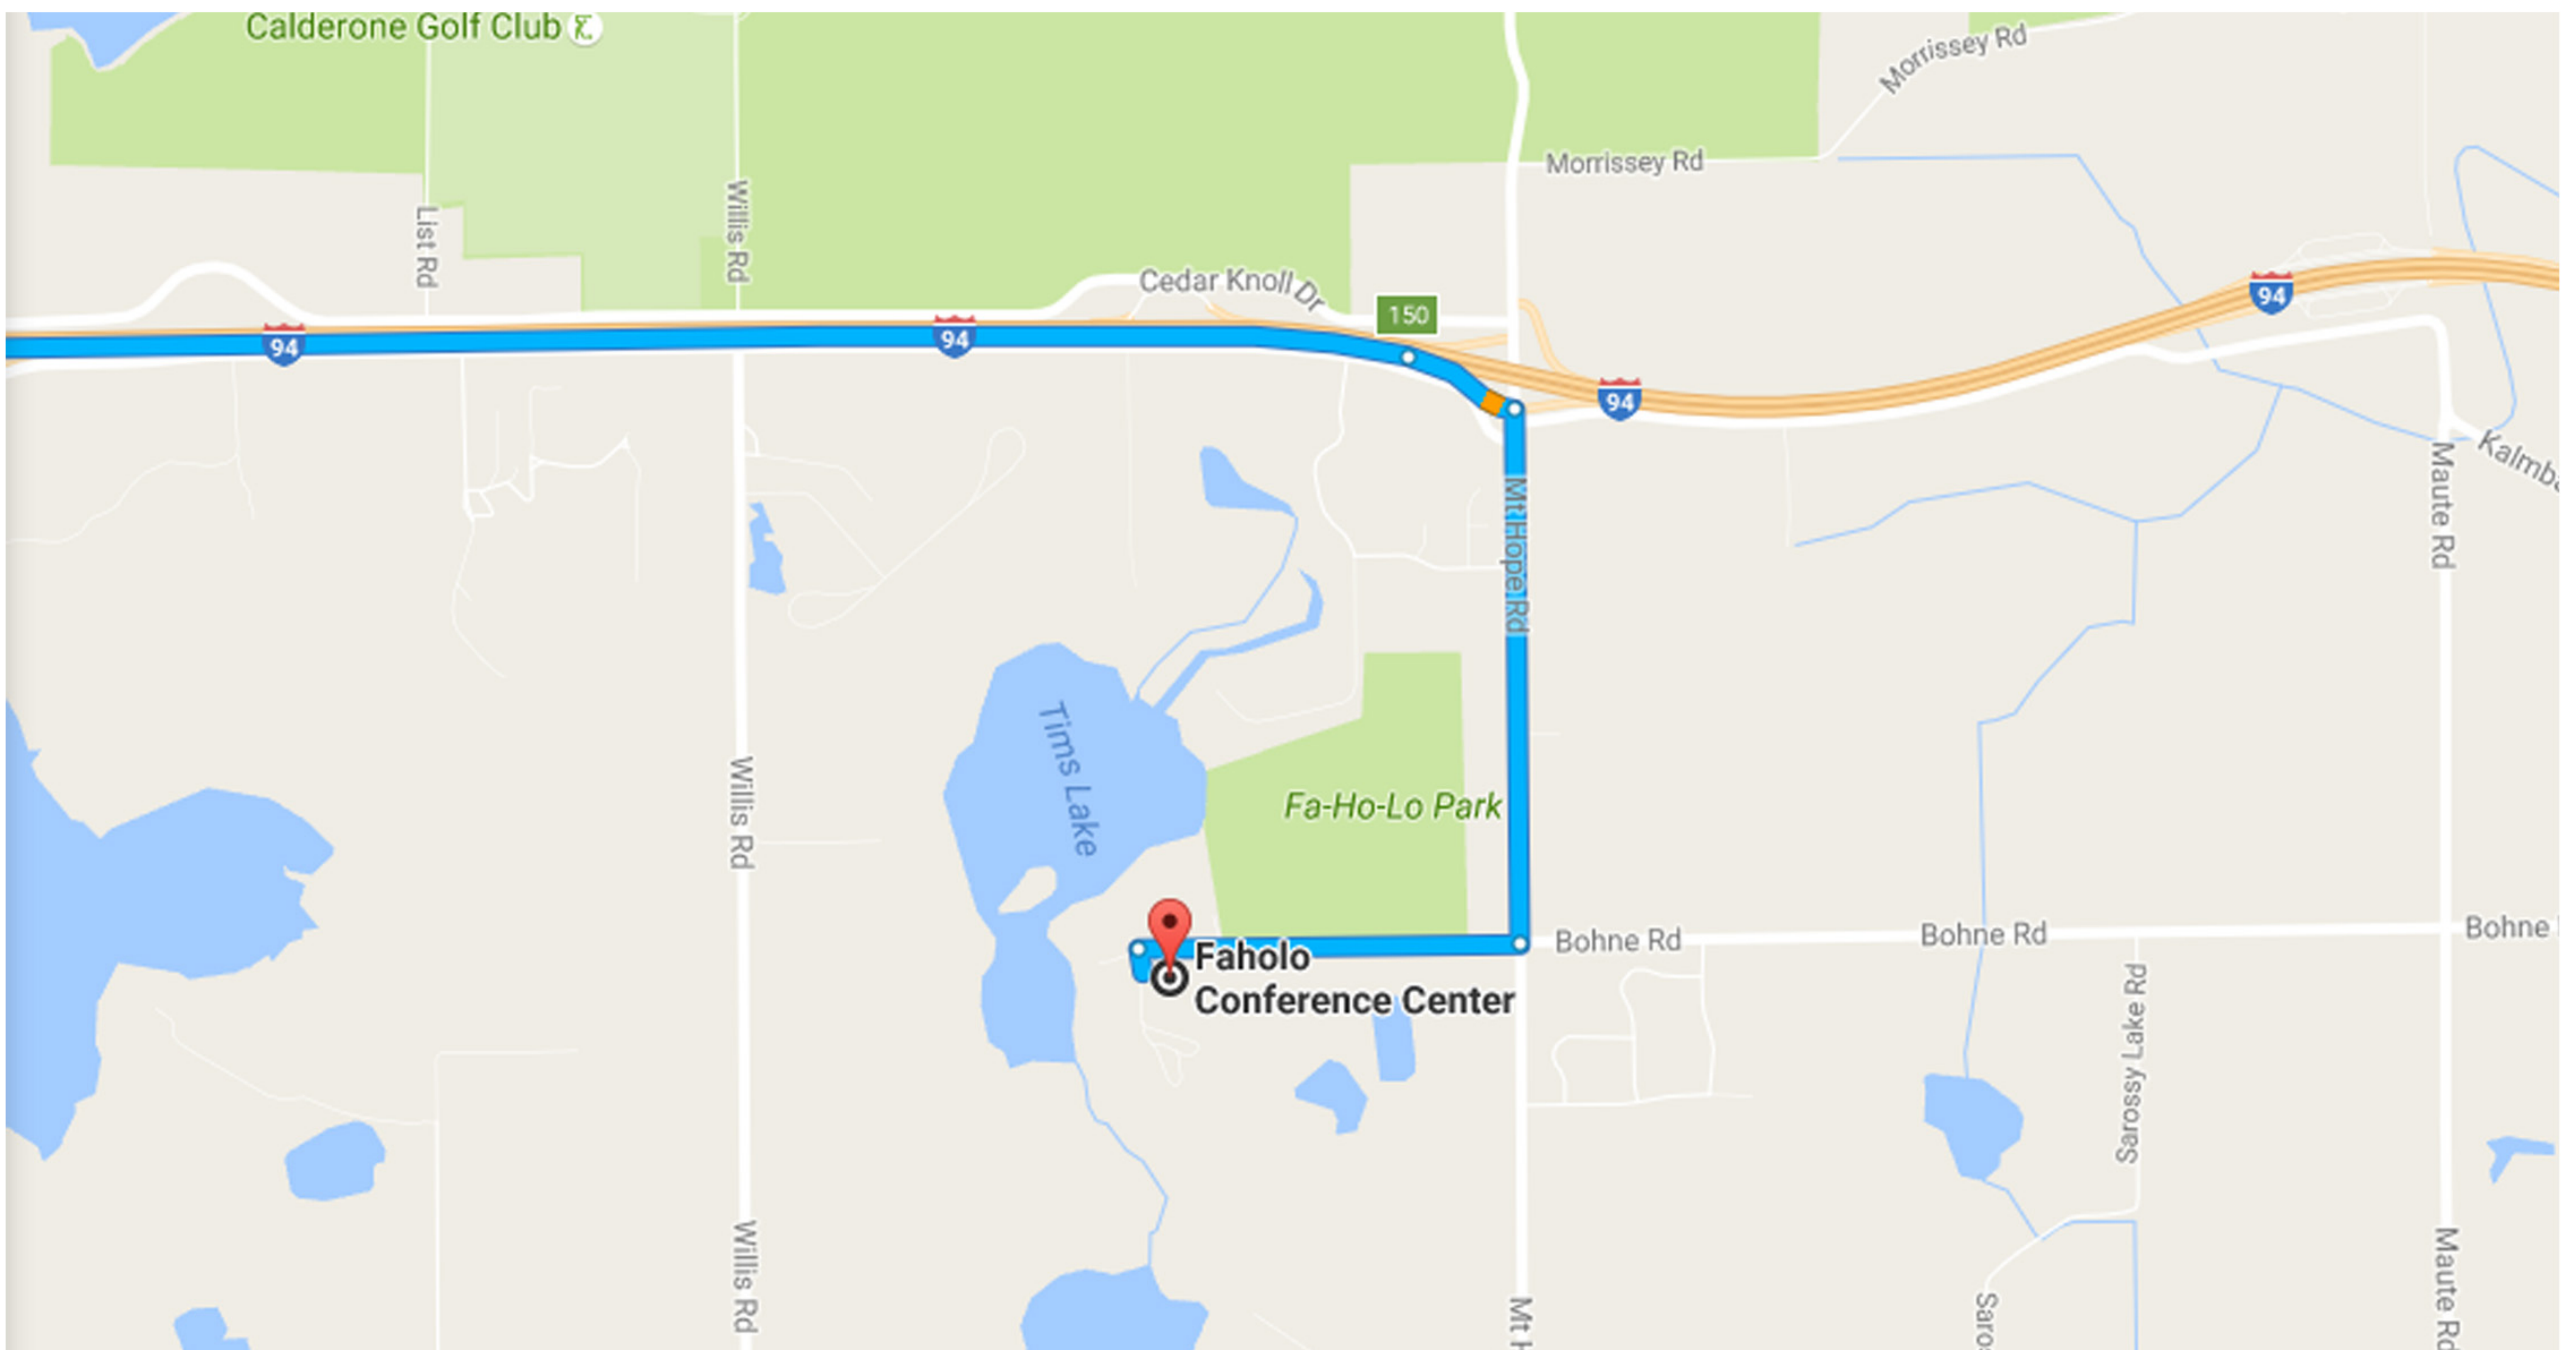

Directions

Faholo Conference Center is located 67 miles west of downtown Detroit and 45 miles south of Lansing off Exit 150 on I-94 in Grass Lake, Michigan.

From all Directions:

- Take Exit 150 on I-94
- Head Southbound on Mt. Hope Road toward Grass Lake for 1 mile
- Turn right into Faholo Conference Center just before the lighted Faholo sign

When you Arrive:

Travel down the entrance lane, you will see the dome of the Tabernacle ahead. Proceed to the Conference Center front desk where you can check in your group.